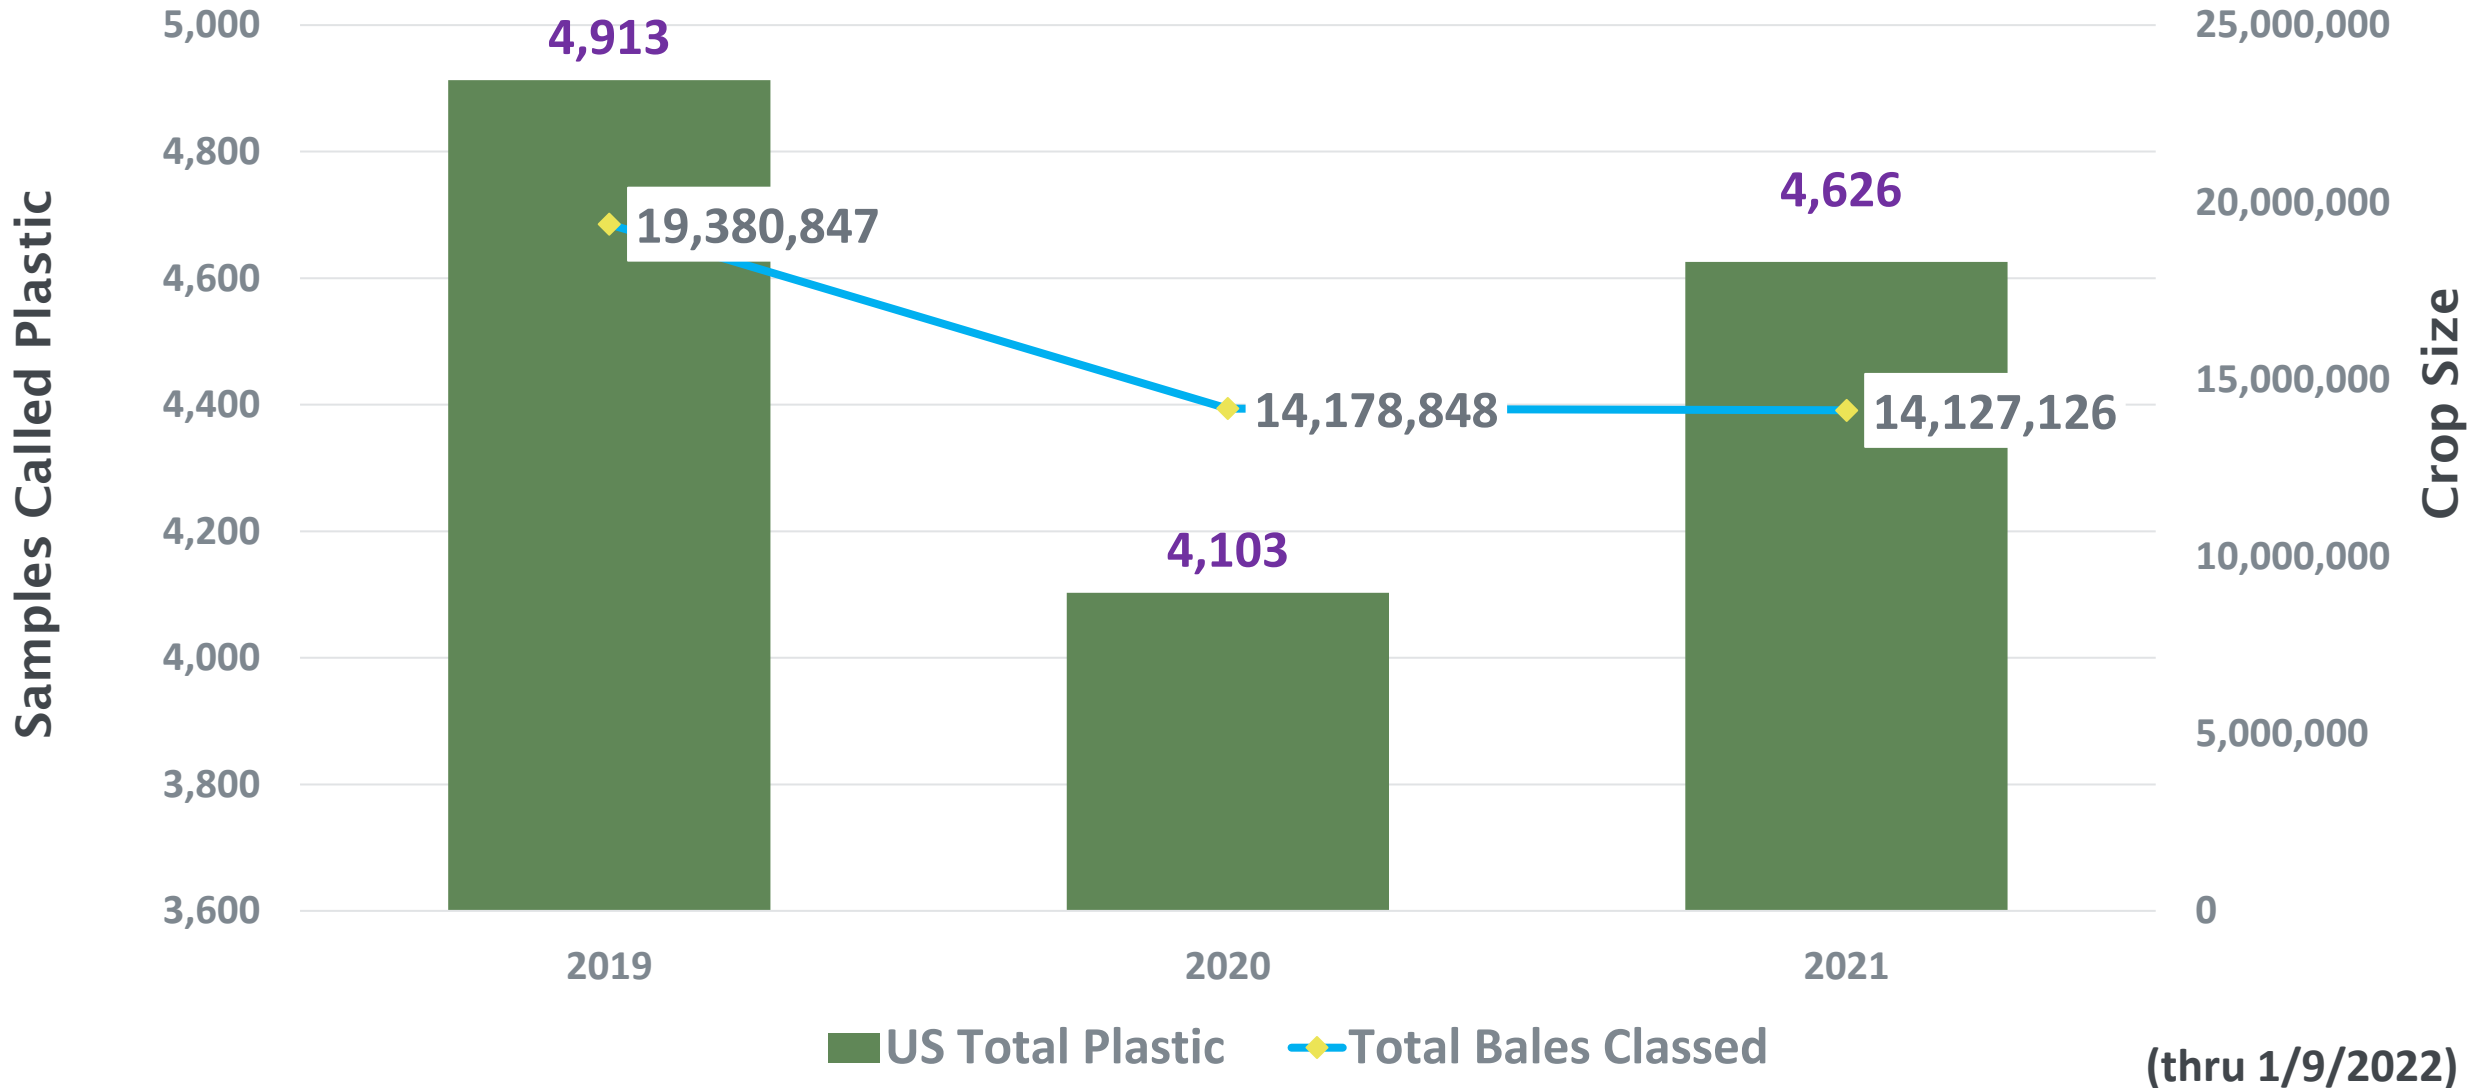

Plastic Contamination

2019 Crop vs. 2020 Crop vs. 2021

Other Red White Gray Green Orange Blue Black Pink Yellow (thru 1/6/2022)