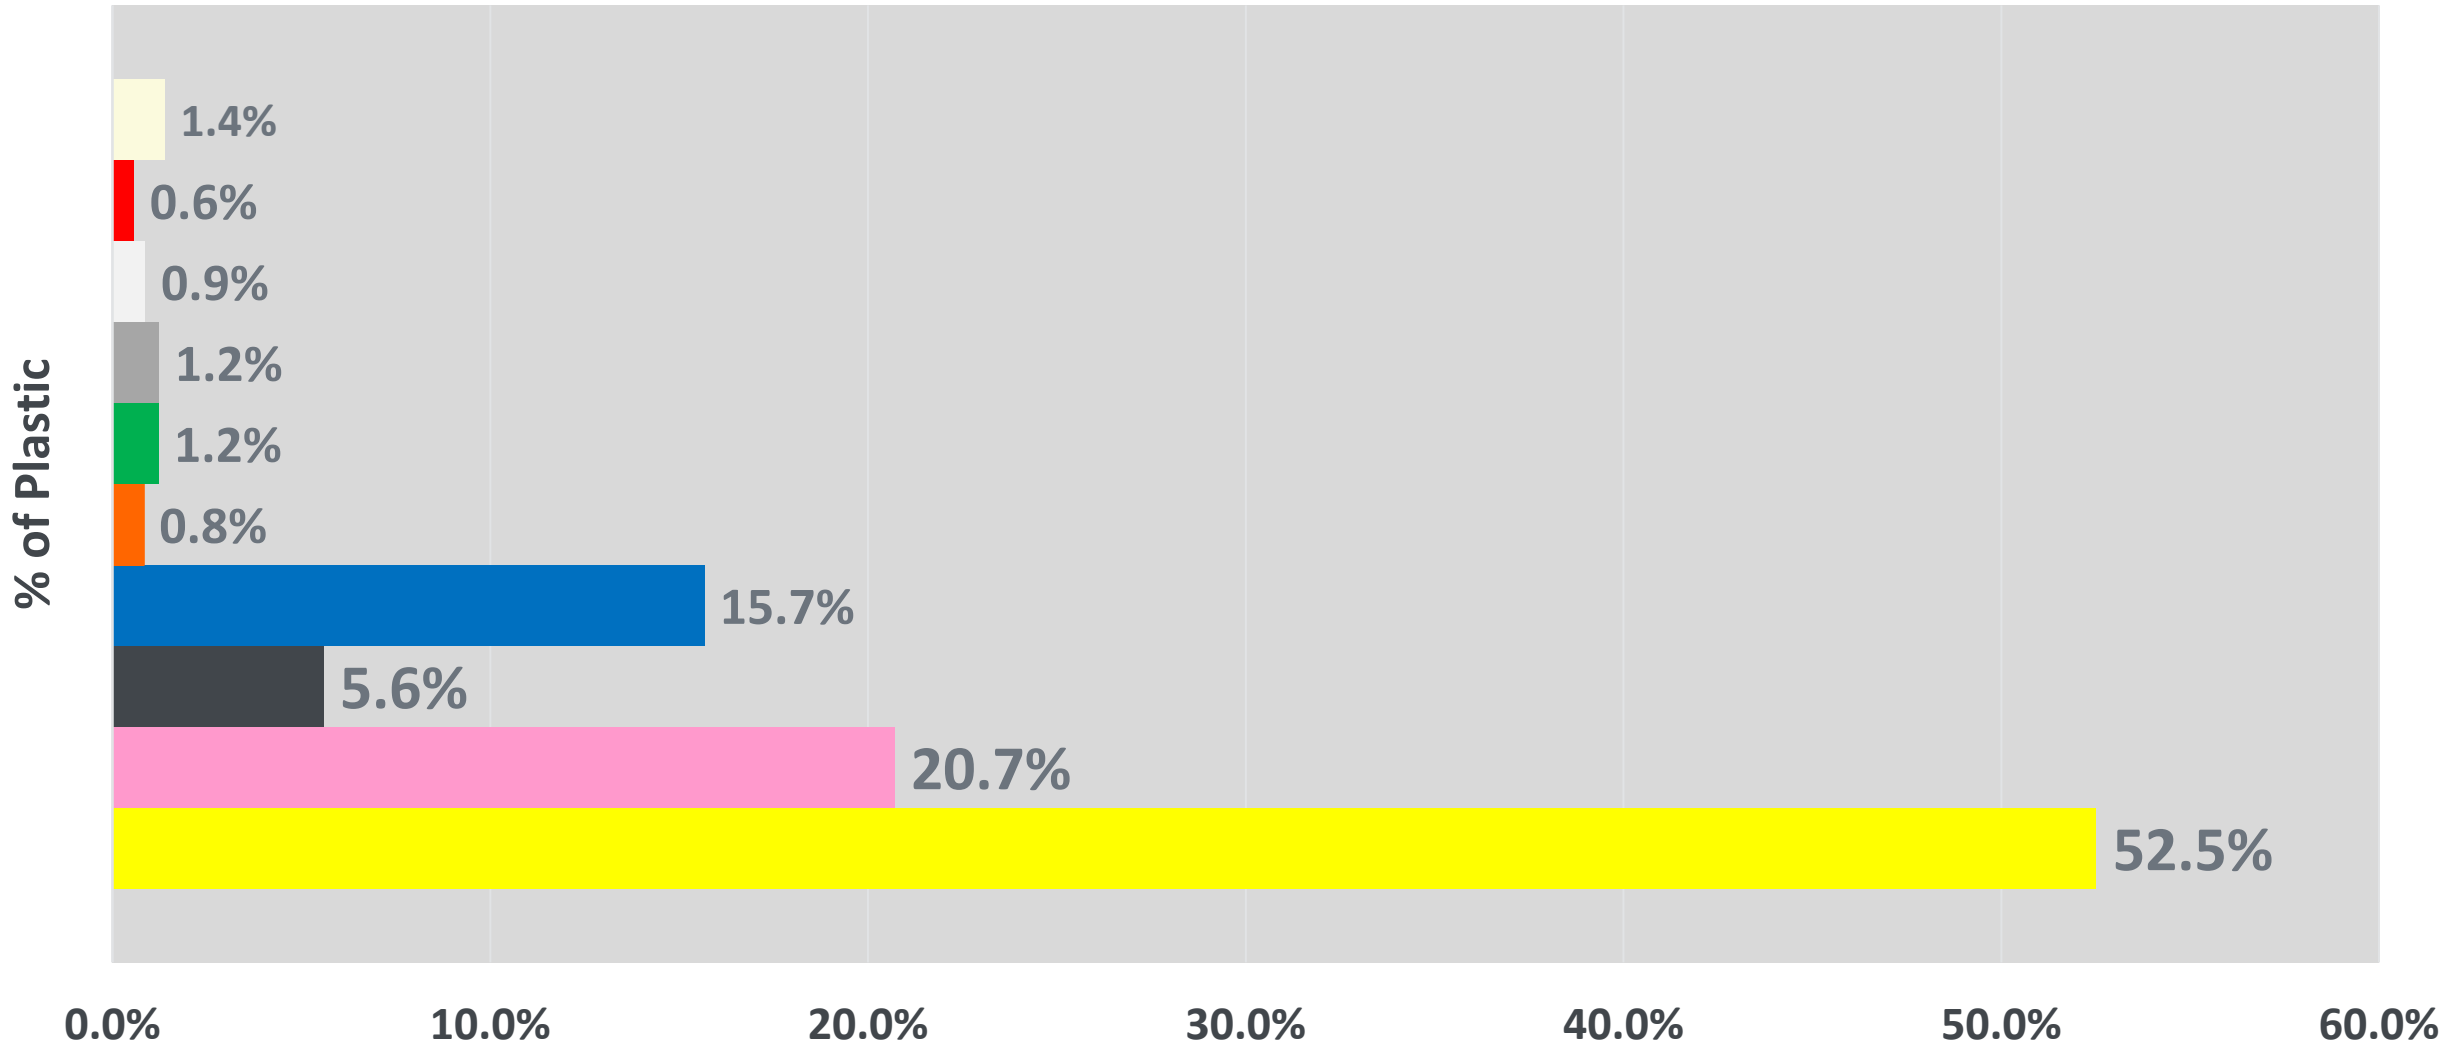

Plastic Contamination

2019 Crop vs. 2020 Crop vs. 2021

Other Red White Gray Green Orange Blue Black Pink Yellow (thru 1/6/2022)