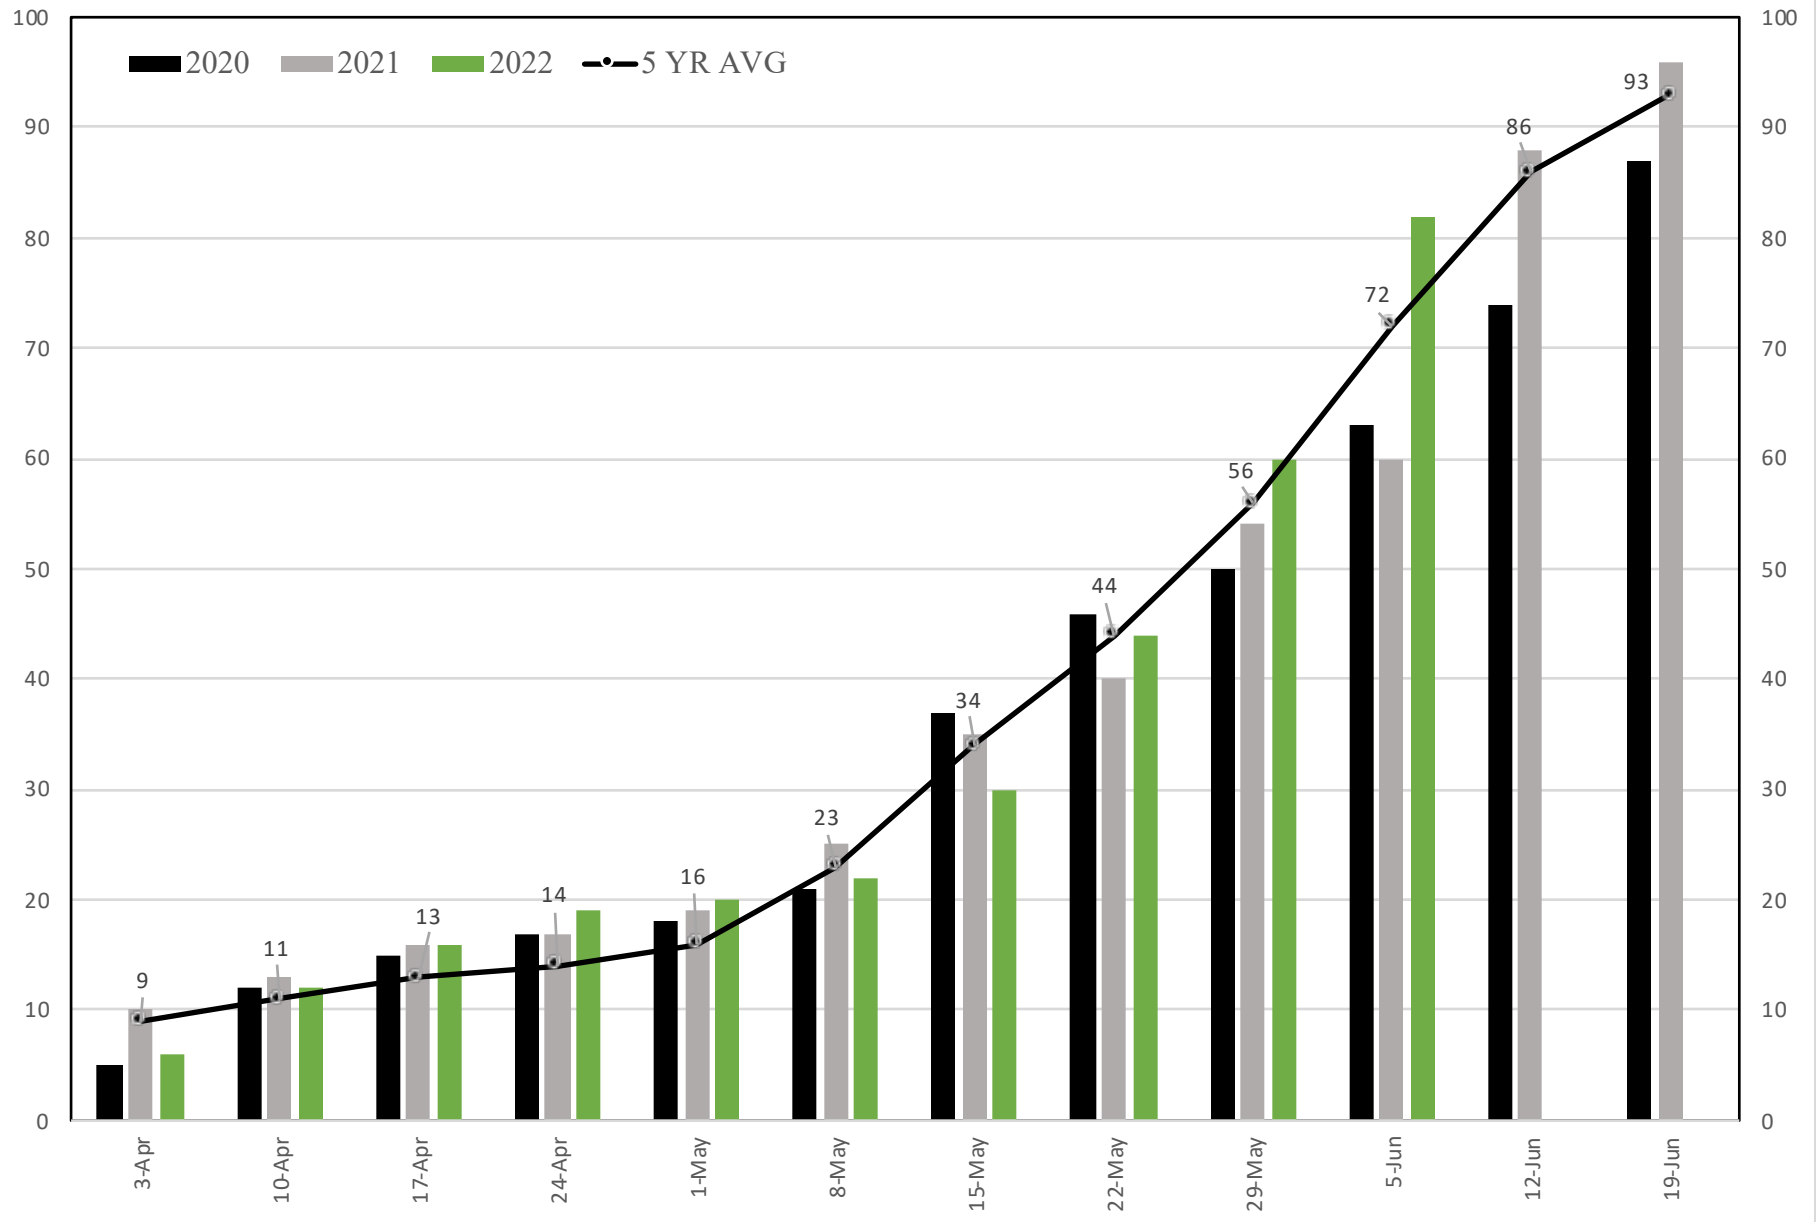

Texas Upland Cotton Planting Progress % Complete

Source: USDA NASS Crop Progress and Condition Report